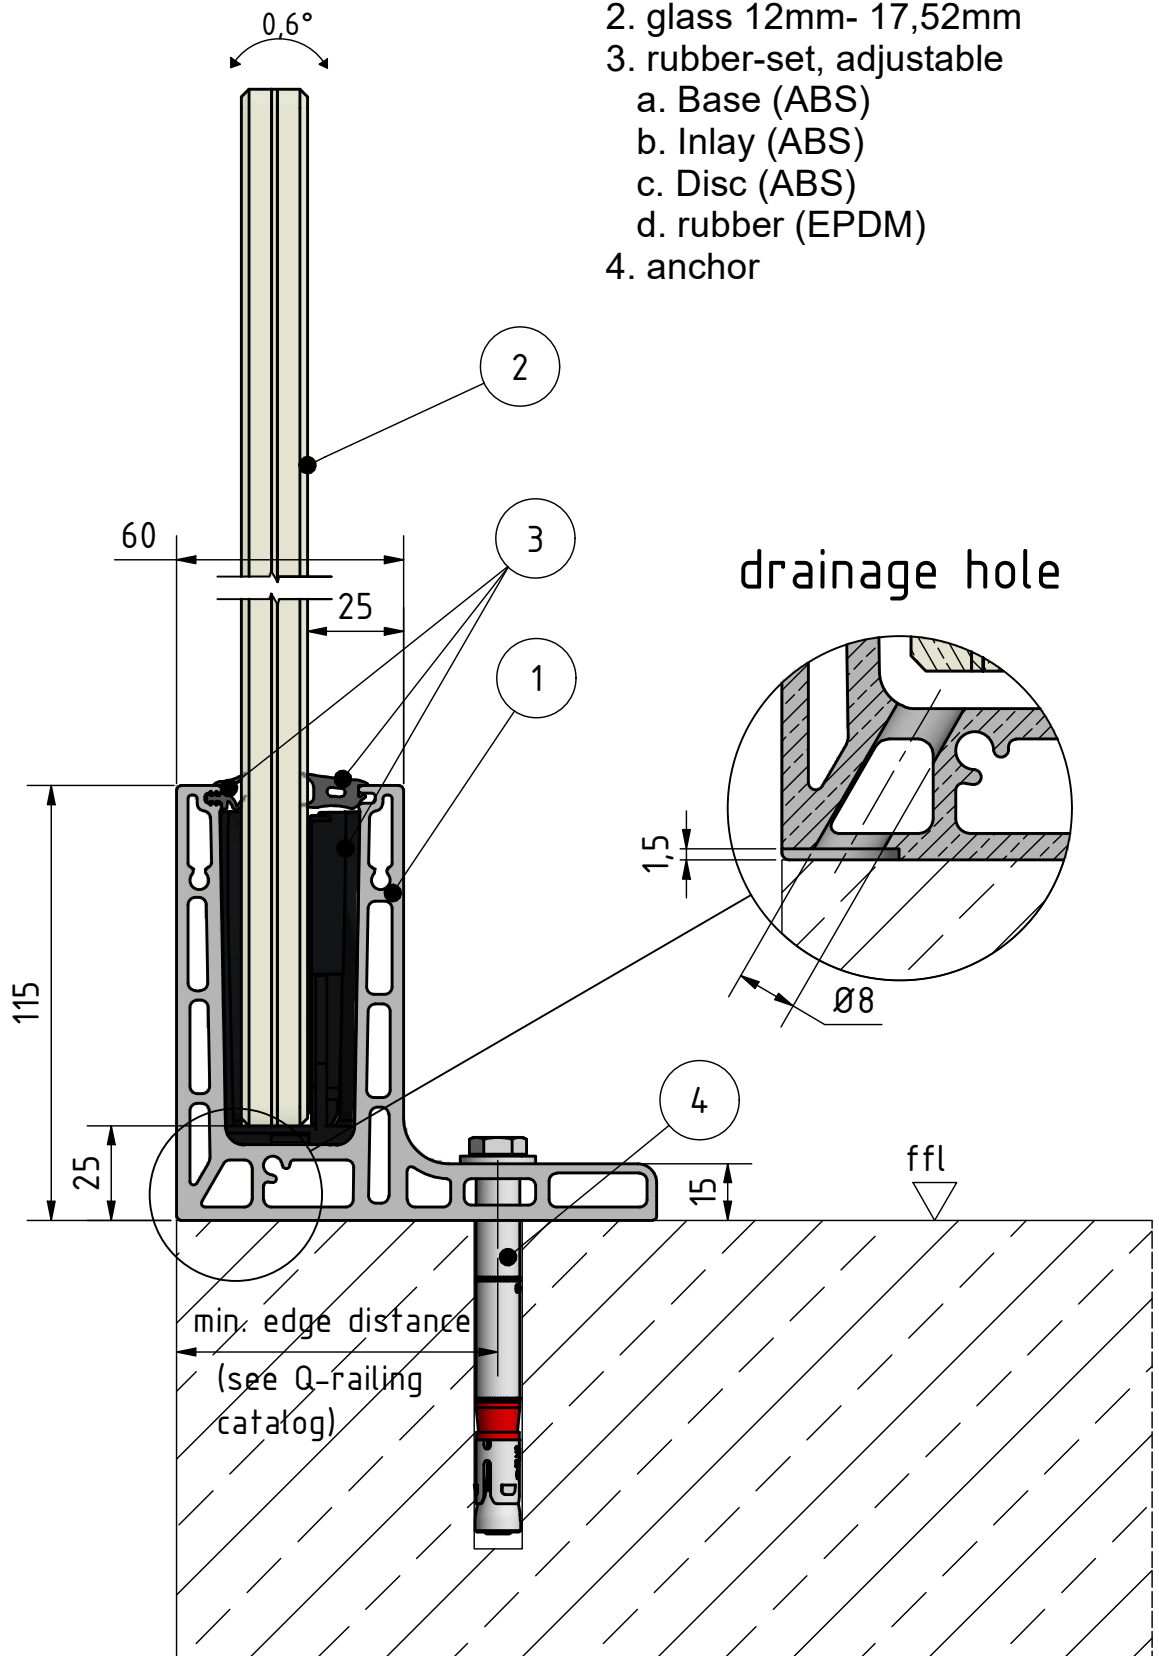

1. Top profile (Easy Glass Smart)
2. glass 12mm- 17,52mm
3. rubber-set, adjustable
  - a. Base (ABS)
  - b. Inlay (ABS)
  - c. Disc (ABS)
  - d. rubber (EPDM)
4. anchor

**SYSTEM:** Easy Glass Smart F, adjustable  
**MODEL:** 168220  
**DESCRIPTION:** Top mount

**DRAWN:** AIG  
**DATE:** 02.08.2019  
**DRAWING NO.:** 168220-001\_Easy Glass Smart F,adjustable

This detail drawing is for reference purposes only. The installer must check the specifications and details with the local situation and regulations. For further advice and service please contact your nearest Q-railing office.